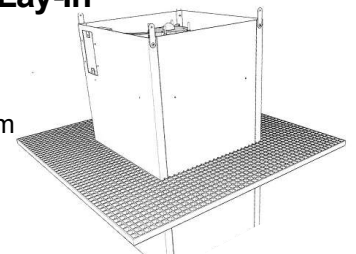

New from Air-Row – Our Open Ceiling Lay-In

Air-Row's new open ceiling lay-in is perfect when air from the plenum is not a concern. The product is now in testing.