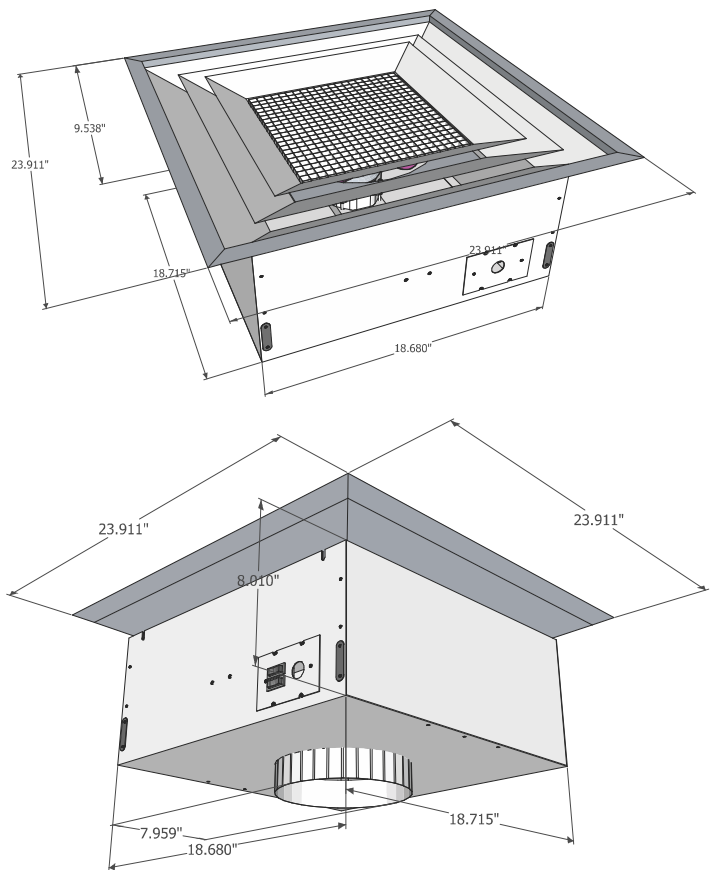

Warranty

- Full warranty for three years
- ETL Certified USA and Canada

421 Industrial Drive
Carmel, IN 46032
www.airrowfans.com

Office: 317-691-7255
Sales: 317-691-7255
Tech Support: 317-574-1009